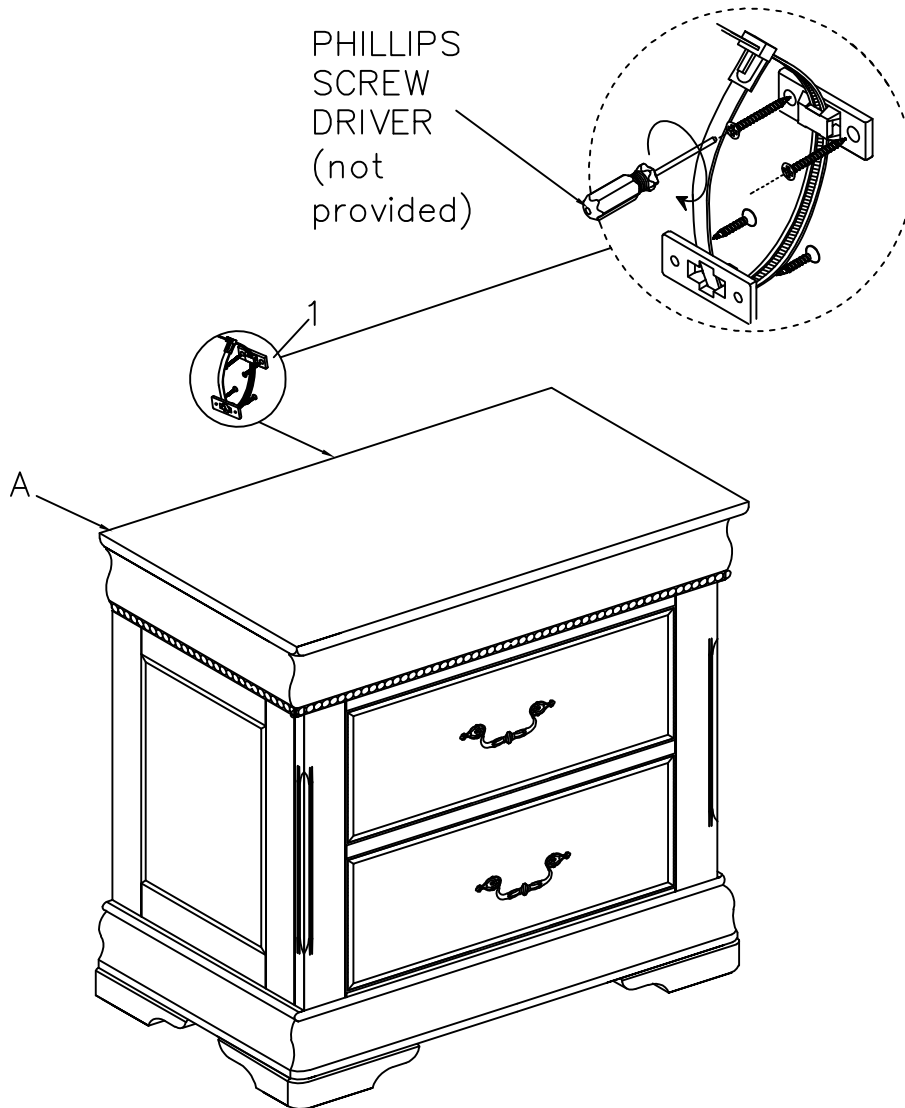

HOMELEGANCE

ASSEMBLY INSTRUCTION

ITEM NO: 1869 - 4 NIGHTSTAND

Thank you for purchasing this quality product. Be sure to check all packing material carefully for small parts that may have come loose inside the carton during shipment.

PART LISTS				HARDWARE LISTS			
NO.	Description	Sketch	Q'ty	NO.	Description	Sketch	Q'ty
A	NIGHTSTAND		1PC	1	TIPPING RESTRAINT		1SET

It is recommended to install protective pads under all legs and supports to avoid damage or scratches when placing furniture on a wood floor or other hard surface, and to limit indentation and prevent discoloration if placing on carpet.