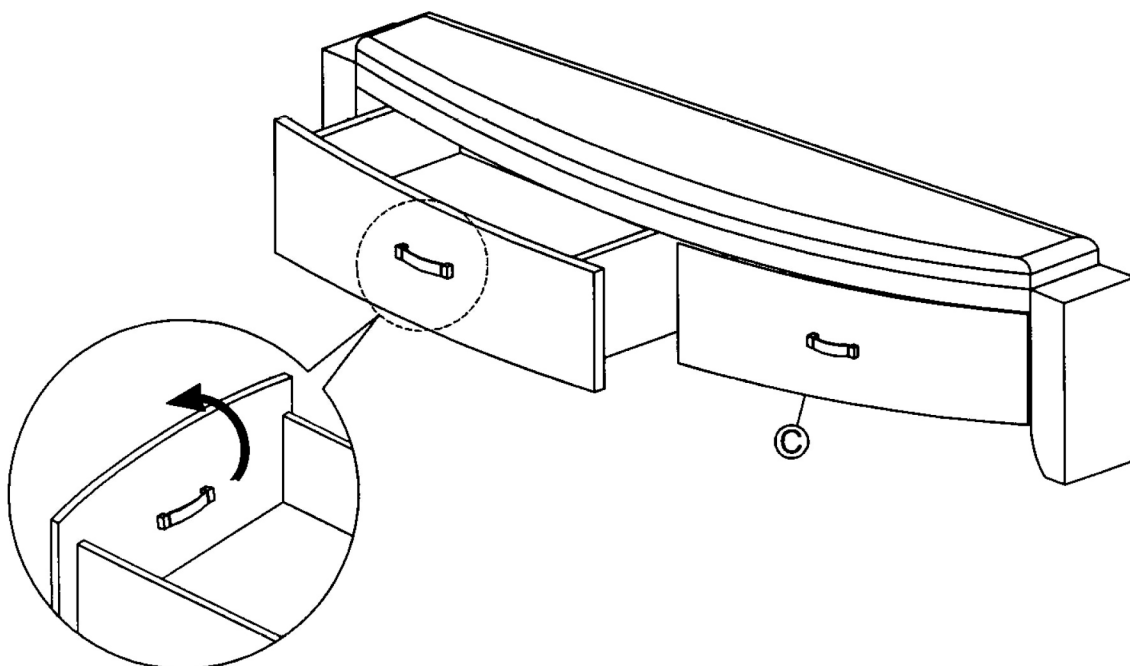

STEP 2 / ETAPE 2