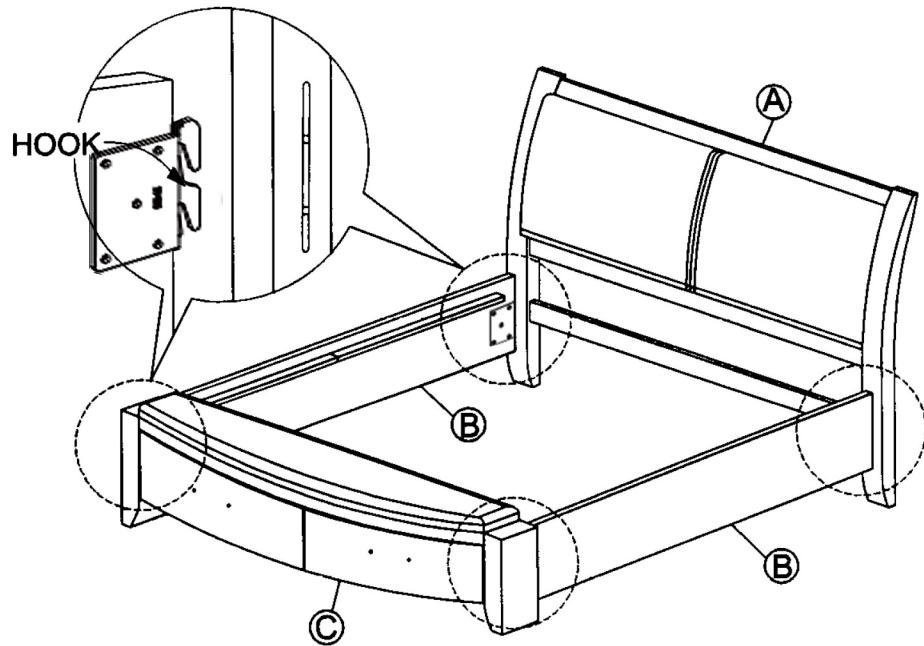

1737/KW/NC/KNC/GY/KGY-1/EK/CK / 2/EK/CK / 3/EK/CK

Queen / Ek / Ck Storage Bed / Grand Lit De Stockage

1737/KW/NC/KNC/GY/KGY-1/EK/CK Headboard / Tête de Lit-Grand Lit

1737/KW/NC/KNC/GY/KGY-2/EK/CK Queen/Ek/Ck Footboard / Pied de Lit & Lattes-Grand Lit

1737/KW/NC/GY/KGY-3/EK/CK Queen/Ek/Ck Side Rail/ Longerons de c ôte -Grand Lit

STEP 1 / ETAPE 1