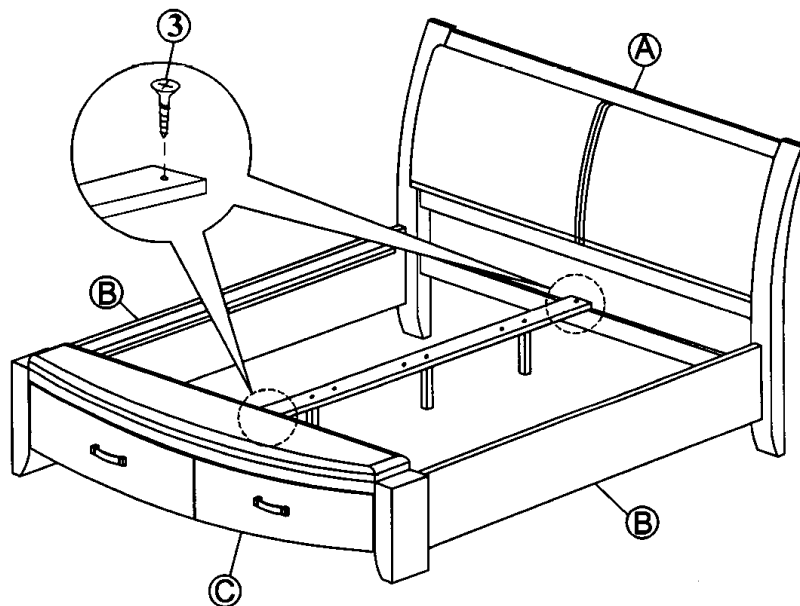

1737/KW/NC/KNC/GY/KGY-1/EK/CK / 2/EK/CK / 3/EK/CK

Queen / Ek / Ck Storage Bed / Grand Lit De Stockage

1737/KW/NC/KNC/GY/KGY-1/EK/CK Headboard / Tête de Lit-Grand Lit

1737/KW/NC/KNC/GY/KGY-2/EK/CK Queen/Ek/Ck Footboard / Pied de Lit
& Lattes-Grand Lit

1737/KW/NC/GY/KGY-3/EK/CK Queen/Ek/Ck Side Rail/ Longerons de c ôte
-Grand Lit

STEP 3 / ETAPE 3

STEP 4 / ETAPE 4