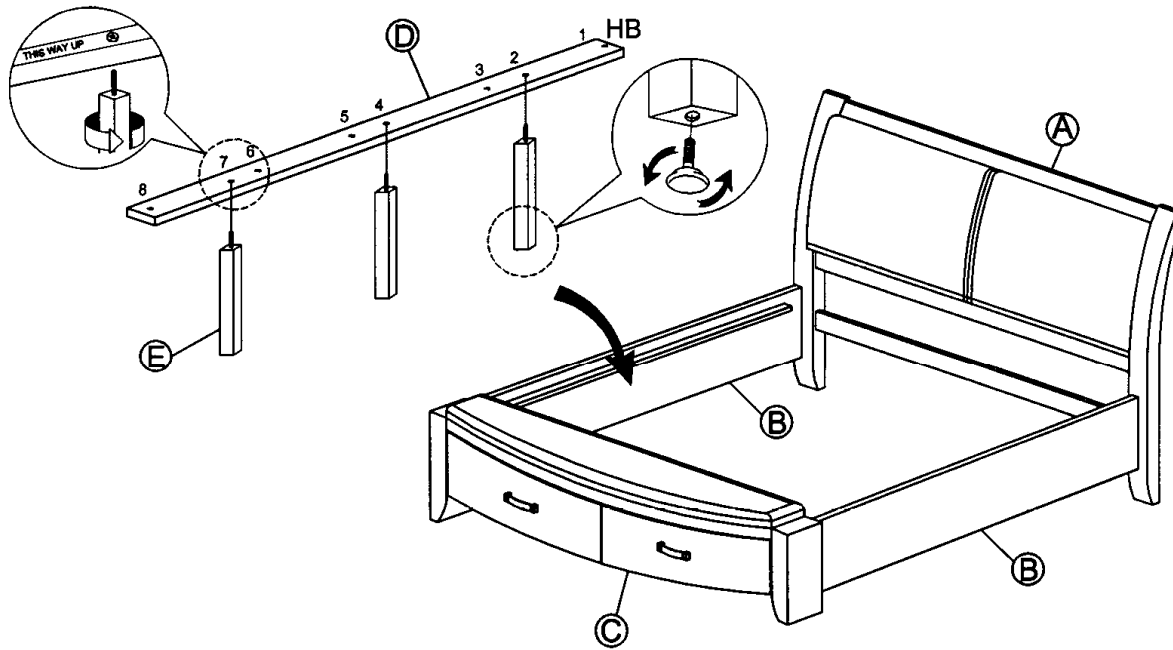

1737/KW/NC/KNC/GY/KGY-1/EK/CK / 2/EK/CK / 3/EK/CK

Queen / Ek / Ck Storage Bed / Grand Lit De Stockage

1737/KW/NC/KNC/GY/KGY-1/EK/CK Headboard / Tête de Lit-Grand Lit

1737/KW/NC/KNC/GY/KGY-2/EK/CK Queen/Ek/Ck Footboard / Pied de Lit
& Lattes-Grand Lit

1737/KW/NC/GY/KGY-3/EK/CK Queen/Ek/Ck Side Rail/ Longerons de c ôte
-Grand Lit

STEP 3 / ETAPE 3

STEP 4 / ETAPE 4