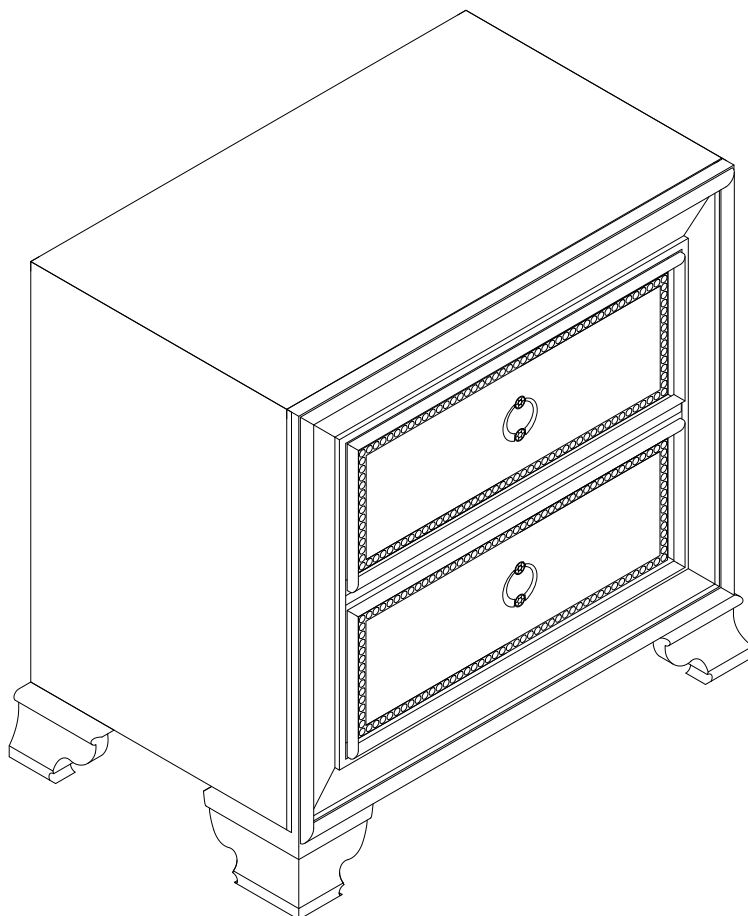

Made in Vietnam
FABRIQUÉ AU VIETNAM

Assembly completed