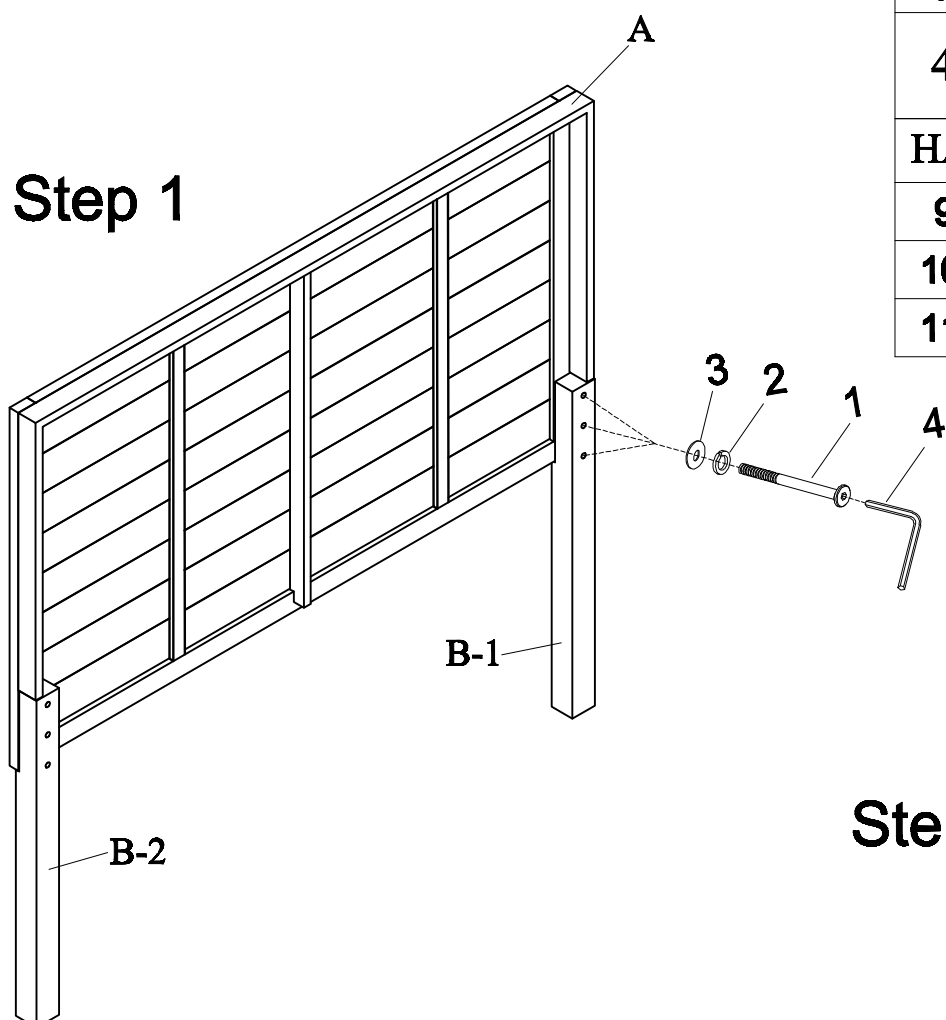

ASSEMBLY INSTRUCTION

ITEM NO: 1604CK-1 CK BED HB
1604CK-2 CK BED FB & SLATS
1604K-3CK CK BED RAILS

Thank you for purchasing this quality product. Be sure to check all packing material carefully for small parts that may have come loose inside the carton during shipment.

PART LIST			
NO.	Description	Sketch	Q'ty
A	HEADBOARD		1PC
B-1	HEADBOARD LEG(LSF)		1PC
B-2	HEADBOARD LEG(RSF)		1PC
C	FOOTBOARD		1PC
D	FOOTBOARD LEG		2PCS
E	SIDE RAILS		2PCS
F	SUPPORT LEGS		8PCS
G	SLAT		4PCS

HARDWARE LIST (PUT IN 1604K-1 CARTON)				
NO.	Description	Sketch	Size	Q'ty
1	BOLT		Ø5/16"*18*2 1/4"	6PCS
2	SPRING WASHER		Ø5/16"*12D*1.1mm	6PCS
3	FLAT WASHER		Ø5/16"*19D*2mm	6PCS
4	ALLEN KEY		1/6"	1PC

HARDWARE LIST (PUT IN 1600K-2 CARTON)				
NO.	Description	Sketch	Size	Q'ty
5	BOLT		5/16"*18*3/4 "	6PCS
6	SPRING WASHER		Ø5/16"*12D*1.1mm	6PCS
7	FLAT WASHER		Ø5/16"*19D*2mm	6PCS
8	SCREW		5/32"*1 1/4"	8PCS
4	ALLEN KEY		1/6"	1PC

HARDWARE LIST (PUT IN 1604K-3CK CARTON)				
NO.	Description	Sketch	Size	Q'ty
9	Thread Bolt		Ø5/16"*100mm	8PCS
10	Hex Nut		Ø5/16"*23mm	8PCS
11	Wrench		12mm	1PCS