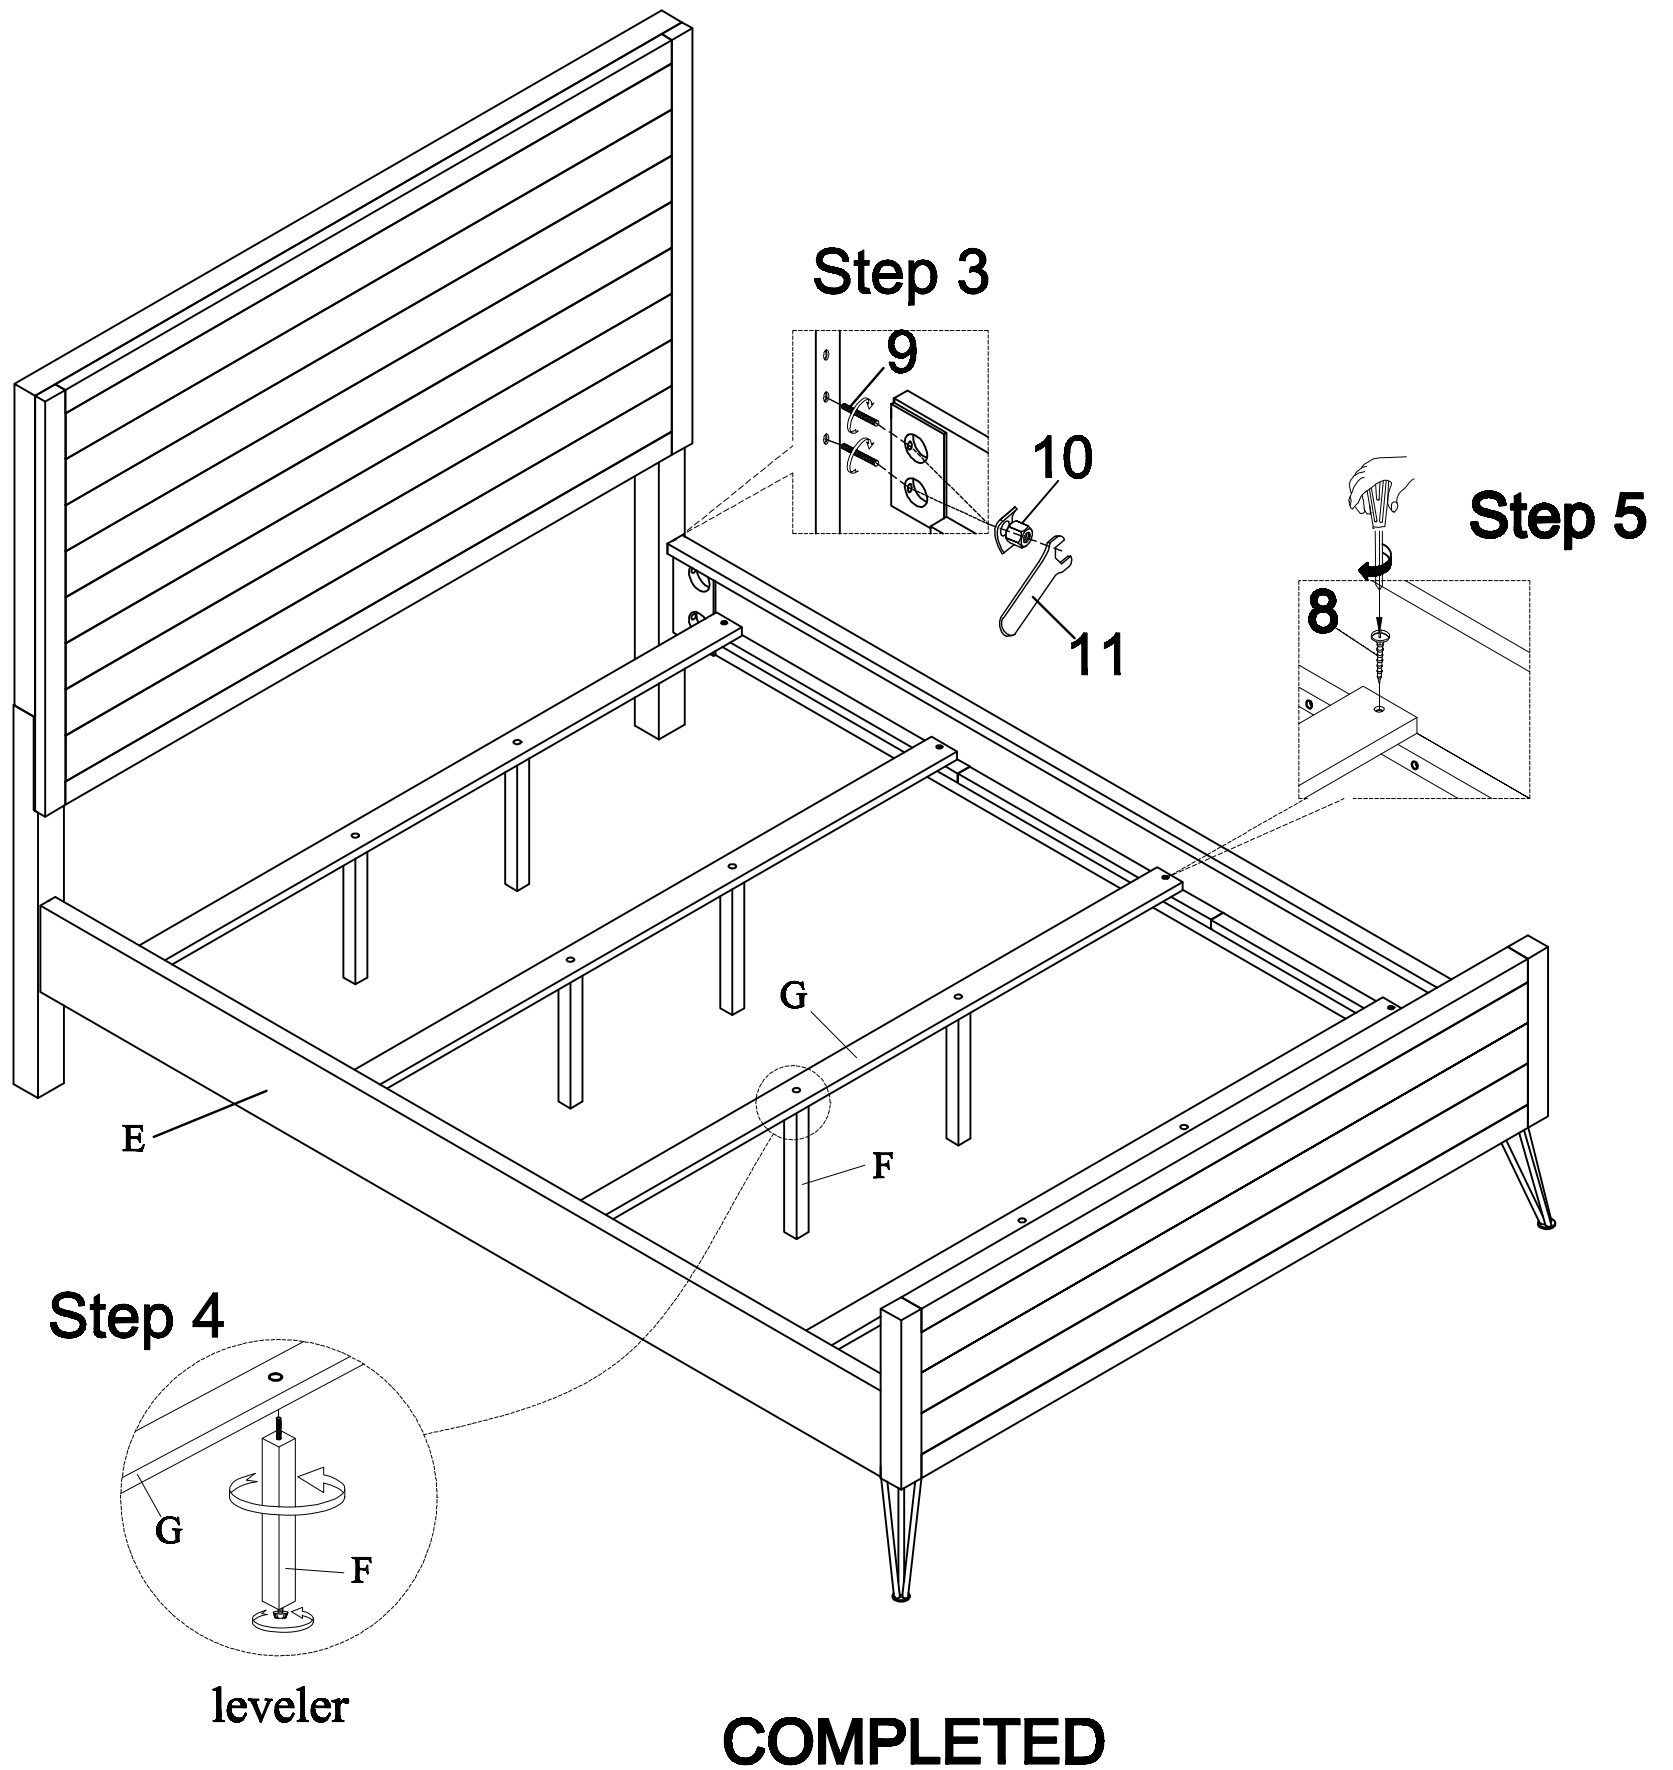

! It is recommended to install protective pads under all legs and supports to avoid damage or scratches when placing furniture on a wood floor or other hard surface, and to limit indentation and prevent discoloration if placing on carpet.

! Il est recommandé de placer des coussins protecteurs sous tous les pieds et toutes les bases des meubles pour éviter d'endommager ou d'égratigner les planchers en bois ou autres surfaces dures, et pour limiter l'empreinte et empêcher la décoloration quand les meubles reposent sur la moquette.

MADE IN VIETNAM