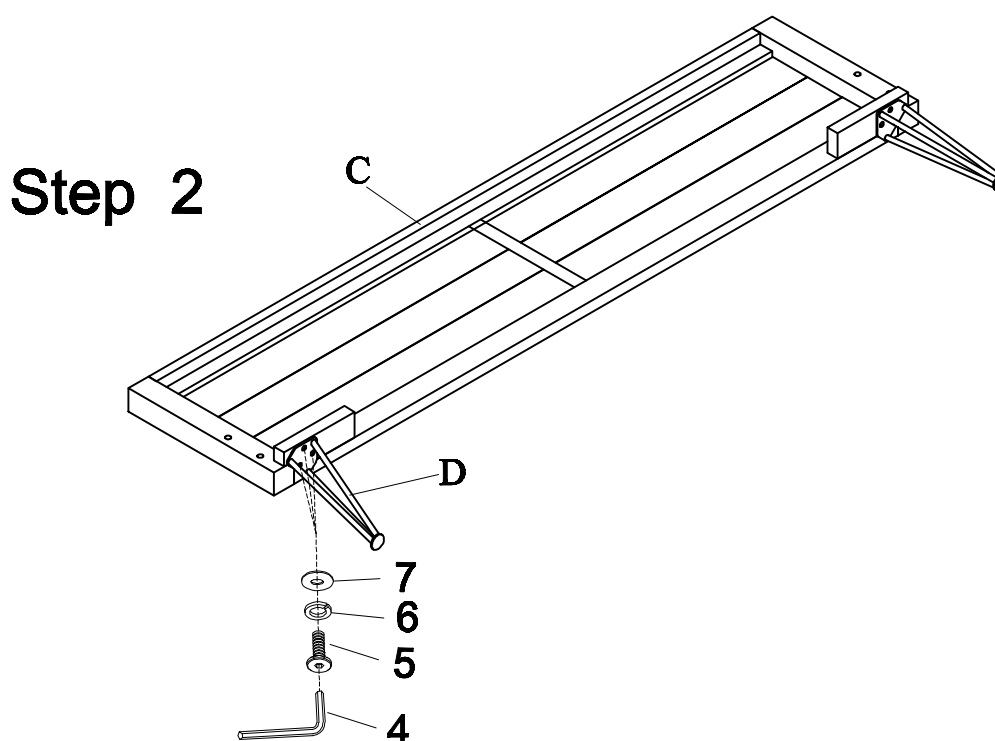

ASSEMBLY INSTRUCTION

ITEM NO: 1604CK-1 CK BED HB
1604CK-2 CK BED FB & SLATS
1604K-3CK CK BED RAILS

Thank you for purchasing this quality product. Be sure to check all packing material carefully for small parts that may have come loose inside the carton during shipment.

PART LIST			
NO.	Description	Sketch	Q'ty
A	HEADBOARD		1PC
B-1	HEADBOARD LEG(LSF)		1PC
B-2	HEADBOARD LEG(RSF)		1PC
C	FOOTBOARD		1PC
D	FOOTBOARD LEG		2PCS
E	SIDE RAILS		2PCS
F	SUPPORT LEGS		8PCS
G	SLAT		4PCS

HARDWARE LIST (PUT IN 1604K-1 CARTON)				
NO.	Description	Sketch	Size	Q'ty
1	BOLT		Ø5/16"*18*2 1/4"	6PCS
2	SPRING WASHER		Ø5/16"*12D*1.1mm	6PCS
3	FLAT WASHER		Ø5/16"*19D*2mm	6PCS
4	ALLEN KEY		1/6"	1PC

HARDWARE LIST (PUT IN 1600K-2 CARTON)				
NO.	Description	Sketch	Size	Q'ty
5	BOLT		5/16"*18*3/4 "	6PCS
6	SPRING WASHER		Ø5/16"*12D*1.1mm	6PCS
7	FLAT WASHER		Ø5/16"*19D*2mm	6PCS
8	SCREW		5/32"*1 1/4"	8PCS
4	ALLEN KEY		1/6"	1PC

HARDWARE LIST (PUT IN 1604K-3CK CARTON)				
NO.	Description	Sketch	Size	Q'ty
9	Thread Bolt		Ø5/16"*100mm	8PCS
10	Hex Nut		Ø5/16"*23mm	8PCS
11	Wrench		12mm	1PCS