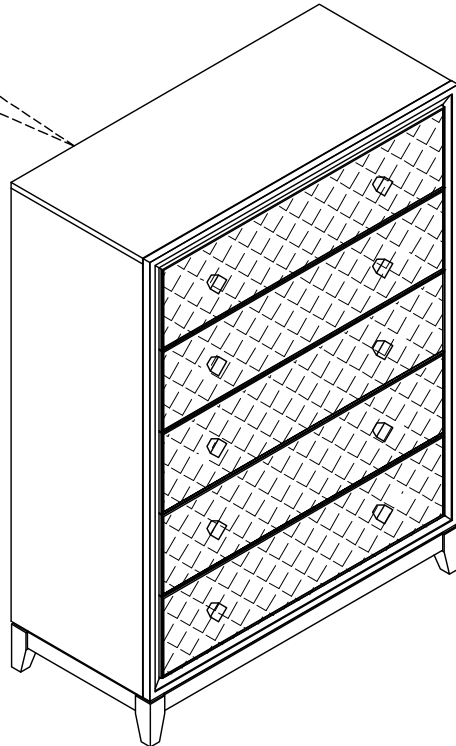

COMPLETED

It is recommended to install protective pads under all legs and supports to avoid damage or scratches when placing furniture on a wood floor or other hard surface, and to limit indentation and prevent discoloration if placing on carpet.

MADE IN VIETNAM