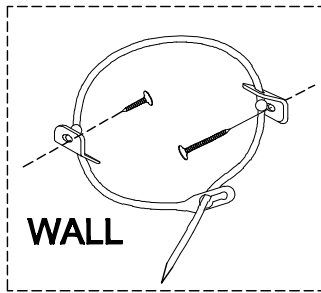

COMPLETED

It is recommended to install protective pads under all legs and supports to avoid damage or scratches when placing furniture on a wood floor or other hard surface, and to limit indentation and prevent discoloration if placing on carpet.

MADE IN VIETNAM