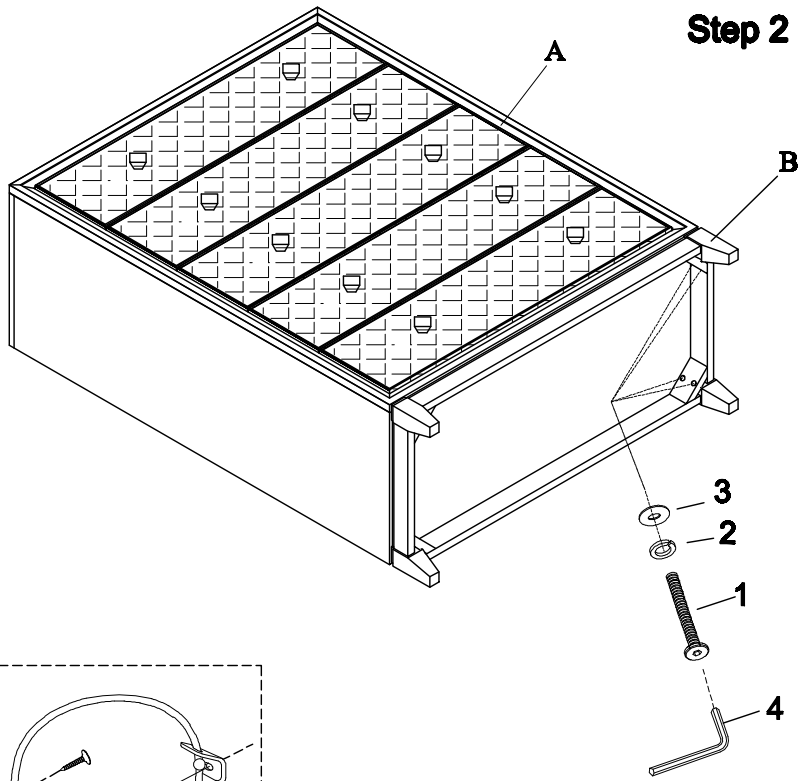

COMPLETED

It is recommended to install protective pads under all legs and supports to avoid damage or scratches when placing furniture on a wood floor or other hard surface, and to limit indentation and prevent discoloration if placing on carpet.

MADE IN VIETNAM