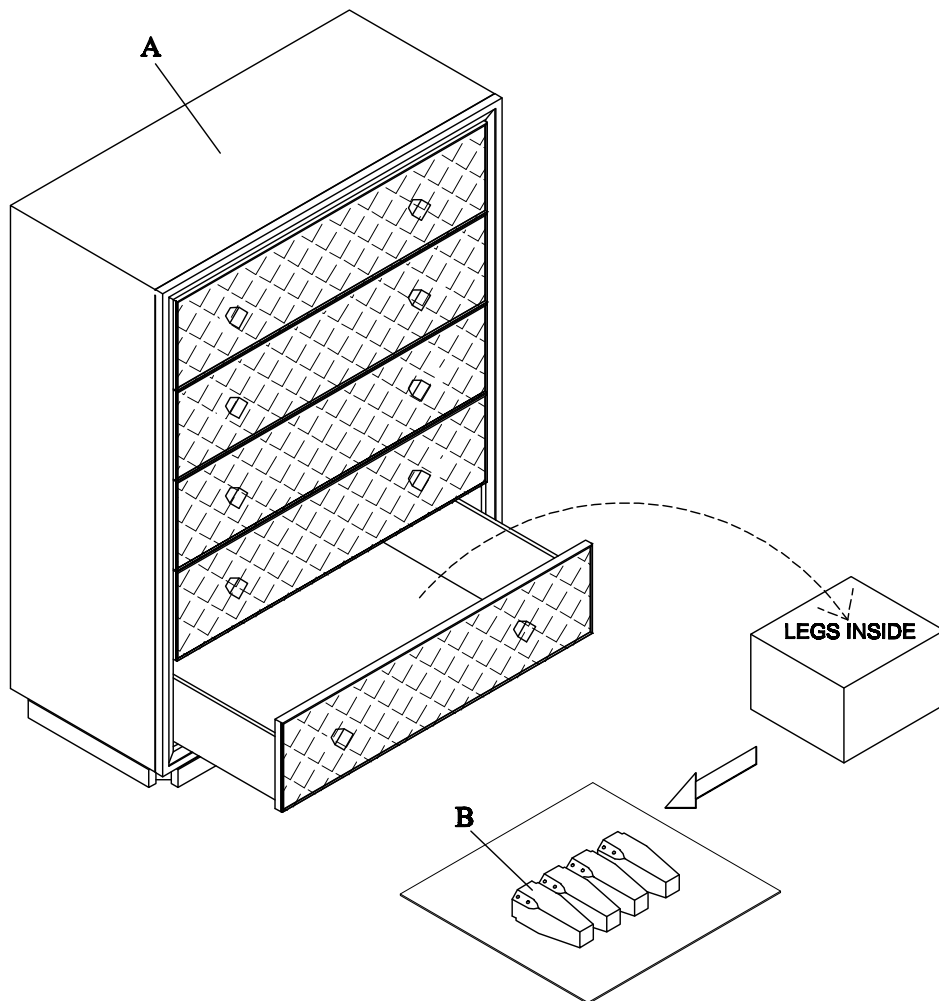

HOMÉLEGANCE

ASSEMBLY INSTRUCTION

ITEM NO: 1566-9 CHEST
1566GY-9 CHEST

Thank you for purchasing this quality product. Be sure to check all packing material carefully for small parts that may have come loose inside the carton during shipment.

PART LIST			
NO.	Description	Sketch	Q'ty
A	CHEST		1PC
B	LEG		4PCS

HARDWARE LIST				
NO.	Description	Sketch	Size	Q'ty
1	BOLT		5/16"-18x2"	8PCS
2	SPRING WASHER		5/16"IDx1/2"ODx1/16"TK	8PCS
3	FLAT WASHER		5/16"IDx3/4"ODx1/16"TK	8PCS
4	ALLEN KEY		1/6"	1PC
5	Tipping restraint			1SET

Step 1