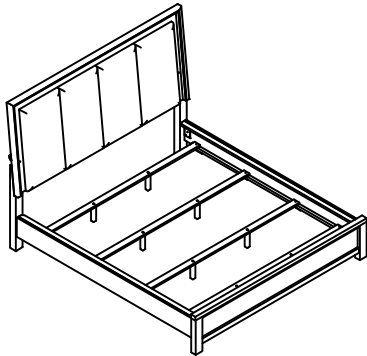

ASSEMBLY INSTRUCTIONS INSTRUCTIONS D'ASSEMBLAGE

ITEM NO: 1555K-1/2/3CK CAL KING BED / TRES GRAND LIT CALIFORNIEN

1555K-1 King Sleigh Upholstery Headboard w/LED / Tête de Lit/LED-Tres Grand Lit

1555K-2 King Footboard with Slats & Support Legs / Pied/Lattes/Support-Tres Grand Lit

1555K-3CK Cal King Side Rails / Longérons de Côtés-Tres Grand Lit Californien

Thank you for purchasing this product. Please take time to read and follow the instructions below. Check that you have all parts and hardware before assembly. Parts apparently missing are often found in the packing materials. If you do not have all the parts listed, have your dealer contact us and they will be sent to you immediately.

Merci d'avoir acheté ce produit. Veuillez lire et suivre les instructions ci-dessous. Vérifiez avant le montage que vous avez toutes les pièces et fixations. Les pièces qui semblent manquer se trouvent souvent dans les matériaux d'emballage. Si vous n'avez pas toutes les pièces de la liste, demandez à votre détaillant et nous vous les enverrons immédiatement.

It is recommended to install protective pads under all legs and supports to avoid damage or scratches when placing furniture on a wood floor or other hard surface, and to limit indentation and prevent discoloration if placing on carpet.

Il est recommandé de placer des coussins protecteurs sous tous les pieds et toutes les bases des meubles pour éviter d'endommager ou d'égratigner les planchers en bois ou autres surfaces dures, et pour limiter l'empreinte et empêcher la décoloration quand les meubles reposent sur la moquette.

Hardware may loosen over time. Periodically check to make sure all connections are tight. Re-tighten if necessary.

Le matériel peut se desserrer au fil du temps. Vérifiez périodiquement que toutes les connexions sont serrées. Serrer à nouveau si nécessaire.

Foundation/box spring required, sold separately.

Fondation/sommier tapissier requis, vendu séparément.

1555K-1 PART LISTS / LISTE DE PIÈCES

NO.	Description	Sketch	Q'ty
A	King Headboard / Tête De Lit - Tres Grand Lit		1PC

1555K-2 PART LISTS / LISTE DE PIÈCES

B	King Footboard / Pied De Lit - Tres Grand Lit		1PC
C	Slats / Lattes		4PCS
D	Support Legs / Pied centre		8PCS

1555K-3CK PART LISTS / LISTE DE PIÈCES

E	CK Side Rails / Longérons		2PCS

HARDWARE LISTS / LISTE DE QUINCAILLERIE

NO.	Description	Sketch	Size	Q'ty
1	Screw / Vis		M4x 25mm	8PCS

**ABOVE HARDWARE ARE PACKED IN 1555K-2 FOR ASSEMBLY

**Le quincaillerie au dessus est dans #1555K-2 pour l'assemblage

** SCREWDRIVER (NOT PROVIDED).