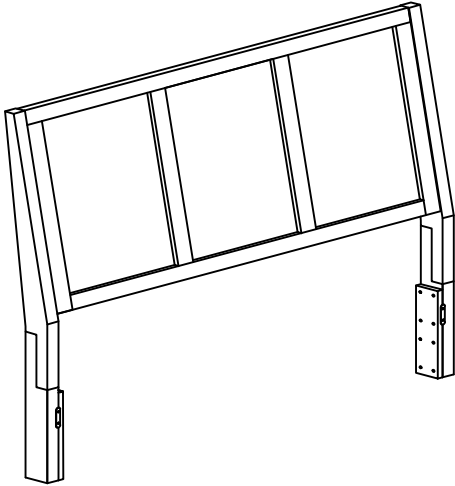

ASSEMBLY INSTRUCTION INSTRUCTIONS D' ASSEMBLAGE

ITEM NO : 1526 - 1 QUEEN SLEIGH HEADBOARD / TÊTE DE LIT SLEIGH - GRAND LIT

Thank you for purchasing this product. Please take time to read and follow the instructions below. Check that you have all parts and hardware before assembly. Parts apparently missing are often found in the packing materials. If you do not have all parts listed, have your dealer contact us and they will be sent to you immediately.