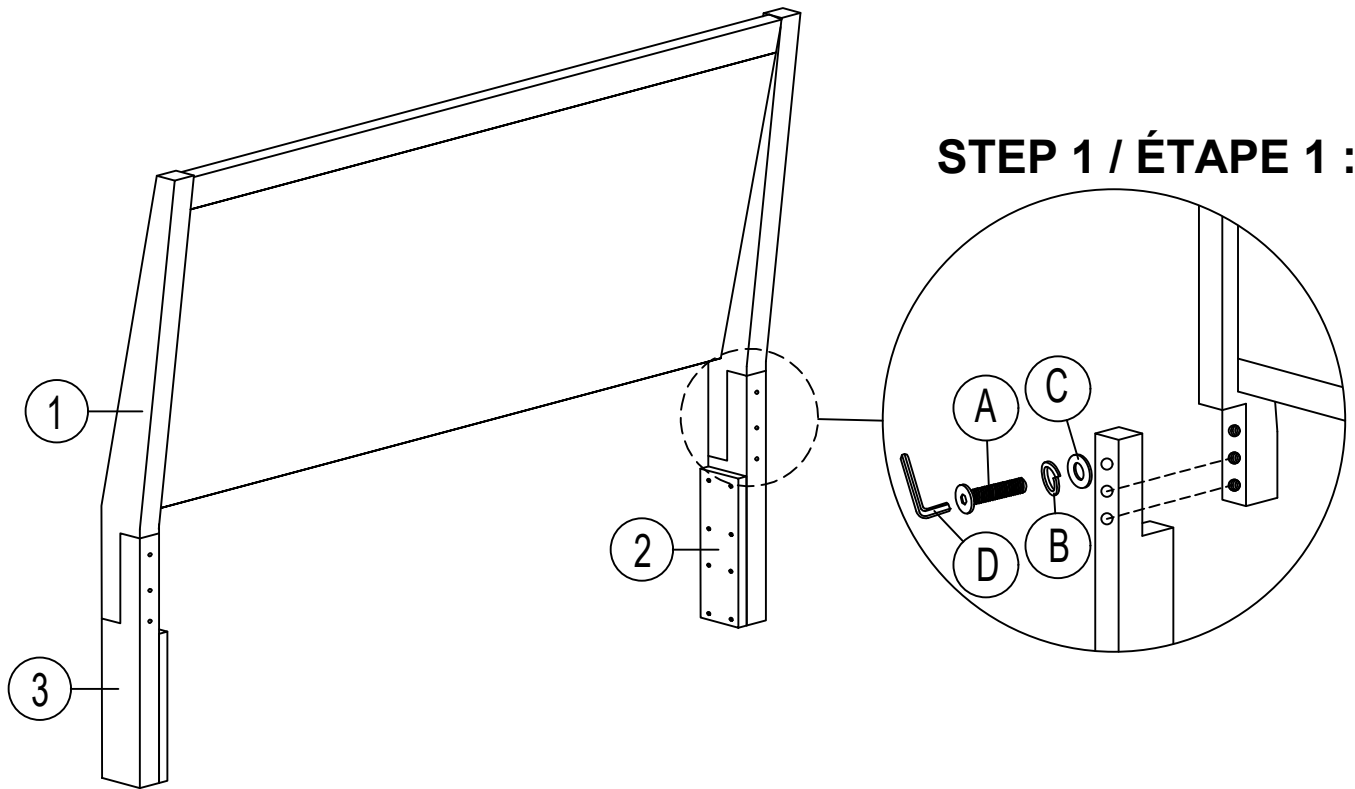

COMPLETED / TERMINÉ