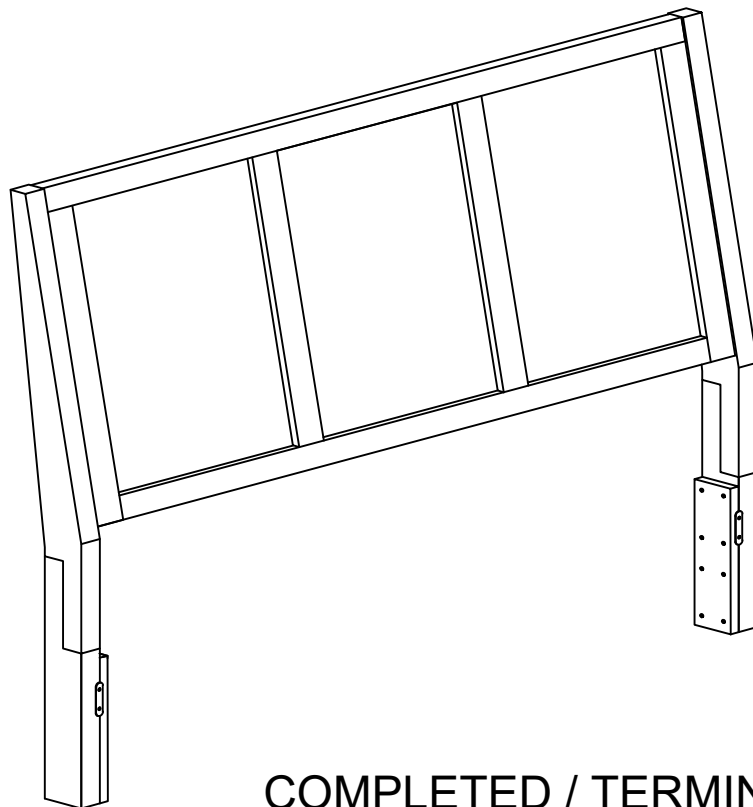

COMPLETED / TERMINÉ