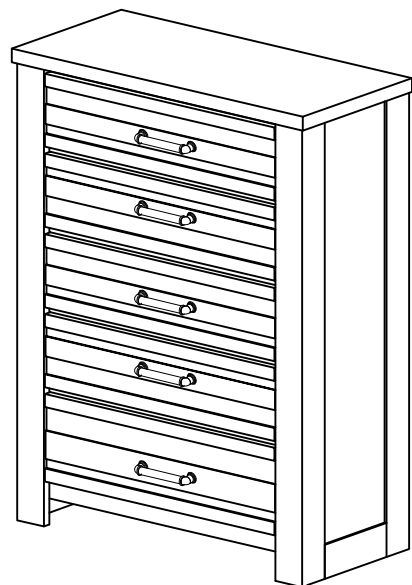

REPLACEABLE PART/ PARTIE REMPLACABLE/ PARTE REEMPLAZABLE

ITEM / NO D'ARTICLE / ARTICULO NO.: 1498GY-9

DESCRIPTION / DESCRIPCION : DRAWER CHEST / COMMODE À TIROIRS / CÓMODA

WARNING

Children have died from furniture tipover. To reduce the risk of furniture tipover .

- ALWAYS install tipover restraint provided
- NEVER put a TV on this product .
- NEVER allow children to stand, climb or hang on drawers, doors, or shelves .
- NEVER open more than one drawer at a time.
- Place heaviest items in the lowest drawers.

*This is a permanent label.
Do not remove!*

*Replaceable Part