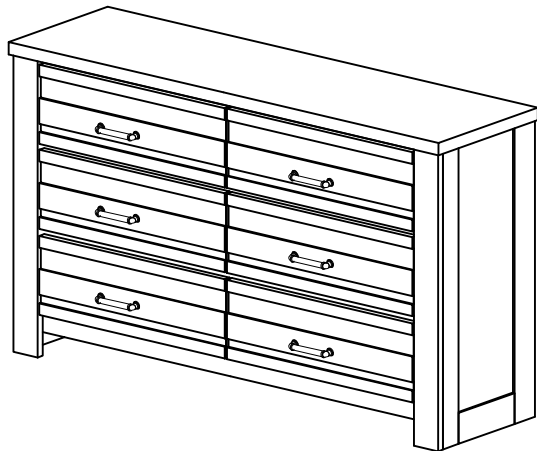

REPLACEABLE PART/ PARTIE REMPLACABLE/ PARTE REEMPLAZABLE

ITEM / NO D'ARTICLE / ARTICULO NO.: 1498GY-5

DESCRIPTION / DESCRIPCION :DRAWER DRESSER / COMMODE À TIROIRS / TOCADOR CON CAJONES

WARNING

Children have died from furniture tipover. To reduce the risk of furniture tipover .

- ALWAYS install tipover restraint provided
- NEVER put a TV on this product .
- NEVER allow children to stand, climb or hang on drawers, doors, or shelves .
- NEVER open more than one drawer at a time.
- Place heaviest items in the lowest drawers.

*This is a permanent label.
Do not remove!*

x2 RC-BR -NAIL -plastic nail *
clou en plastique
clavo de plástico

X6 RCS079-PULL - Common Pull with Screw *
Tirer +vis
Tire+ tornillo

x6 COMGLIDE-10-35 -Drawer Glide *
Tiroir Glide
Deslizamiento del cajón

x3 RC-FG-BLACK -Black leveler *
Patin ré glable
Nivelador

X1 RC-ANTI-TIP - Restraint anti-tipping system *
Restraint système anti basculement
Control para evitar vuelcos

*Replaceable Part