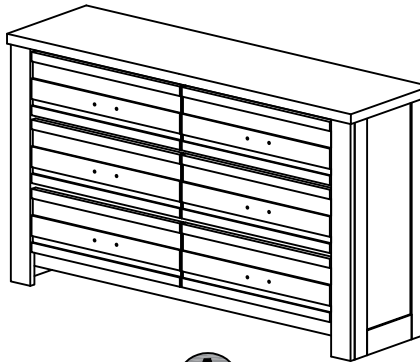

PARTS LIST / LISTE DES PIÈCES / LISTA DE PIEZA

ITEM / NO D'ARTICLE / ARTICULO NO.: 1498GY-5

DESCRIPTION / DESCRIPCION : DRAWER DRESSER / COMMODE À TIROIRS / TOCADOR CON CAJONES

WARNING

Children have died from furniture tipover. To reduce the risk of furniture tipover .

- ALWAYS install tipover restraint provided
- NEVER put a TV on this product .
- NEVER allow children to stand, climb or hang on drawers, doors, or shelves .
- NEVER open more than one drawer at a time.
- Place heaviest items in the lowest drawers.

*This is a permanent label.
Do not remove!*

A

x1 Dresser
x1 Commode
x1 Tocador

B

x1 Restraint anti-tipping system *
x1 Restraint système anti basculement
x1 Control para evitar vuelcos