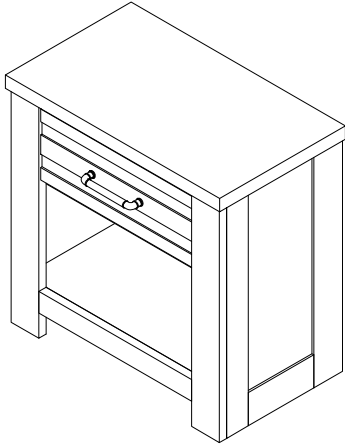

ASSEMBLY INSTRUCTIONS INSTRUCTION D'ASSEMBLAGE

ITEM NO: 1498DB-4/1498GY-4 NIGHT STAND / TABLE DE NUIT

Thank you for purchasing this product. Please take time to read and follow the instructions below. Check that you have all parts and hardware before assembly. Parts apparently missing are often found in the packing materials. If you do not have all the parts listed, have your dealer contact us and they will be sent to you immediately.