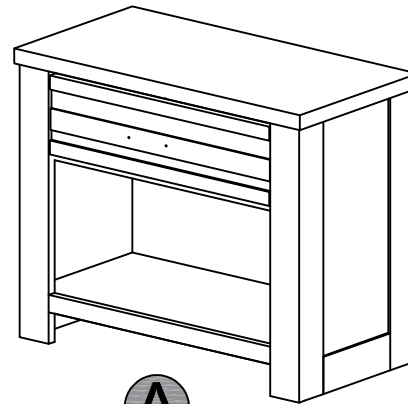

PARTS LIST / LISTE DES PIÈCES / LISTA DE PIEZA

ITEM / NO D'ARTICLE / ARTICULO NO.: 1498DB-4

DESCRIPTION / DESCRIPCION : NIGHTSTAND / TABLE DE CHEVET / MESA DE NOCHE

WARNING

Children have died from furniture tipover. To reduce the risk of furniture tipover .

- ALWAYS install tipover restraint provided
- NEVER put a TV on this product .
- NEVER allow children to stand, climb or hang on drawers, doors, or shelves .
- NEVER open more than one drawer at a time.
- Place heaviest items in the lowest drawers.

*This is a permanent label.
Do not remove!*

A

- x1 NightStand
- x1 Table De Chevet
- x1 Mesa De Noche

***Replaceable Part**

ASSEMBLY INSTRUCTION / NOTICE DE MONTAGE/ INSTRUCCIONES DE MONTAJE
ITEM / NO D'ARTICLE / ARTICULO NO.:1498DB-4
DESCRIPTION / DESCRIPCION : NIGHTSTAND / TABLE DE CHEVET / MESA DE NOCHE