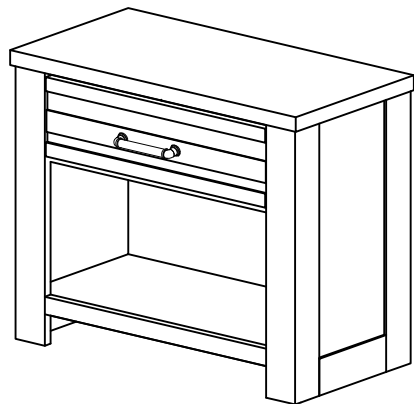

PARTS LIST / LISTE DES PIÈCES / LISTA DE PIEZA

ITEM / NO D'ARTICLE / ARTICULO NO.: 1498DB-4

DESCRIPTION / DESCRIPCION : NIGHTSTAND / TABLE DE CHEVET / MESA DE NOCHE

WARNING

Children have died from furniture tipover. To reduce the risk of furniture tipover .

- ALWAYS install tipover restraint provided
- NEVER put a TV on this product .
- NEVER allow children to stand, climb or hang on drawers, doors, or shelves .
- NEVER open more than one drawer at a time.
- Place heaviest items in the lowest drawers.

*This is a permanent label.
Do not remove!*

A

- x1 NightStand
- x1 Table De Chevet
- x1 Mesa De Noche

***Replaceable Part**

ASSEMBLY INSTRUCTION / NOTICE DE MONTAGE/ INSTRUCCIONES DE MONTAJE
ITEM / NO D'ARTICLE / ARTICULO NO.:1498DB-4
DESCRIPTION / DESCRIPCION : NIGHTSTAND / TABLE DE CHEVET / MESA DE NOCHE

REPLACEABLE PART/ PARTIE REMPLACABLE/ PARTE REEMPLAZABLE

ITEM / NO D'ARTICLE / ARTICULO NO.: 1498DB-4

DESCRIPTION / DESCRIPCION : NIGHTSTAND / TABLE DE CHEVET / MESA DE NOCHE

WARNING

Children have died from furniture tipover. To reduce the risk of furniture tipover .