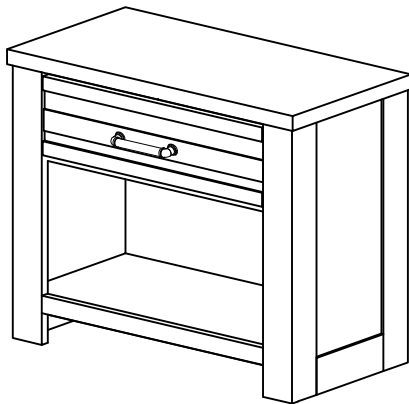

REPLACEABLE PART/ PARTIE REMPLACABLE/ PARTE REEMPLAZABLE

ITEM / NO D'ARTICLE / ARTICULO NO.: 1498DB-4

DESCRIPTION / DESCRIPCION : NIGHTSTAND / TABLE DE CHEVET / MESA DE NOCHE

WARNING

Children have died from furniture tipover. To reduce the risk of furniture tipover .

- ALWAYS install tipover restraint provided
- NEVER put a TV on this product .
- NEVER allow children to stand, climb or hang on drawers, doors, or shelves .
- NEVER open more than one drawer at a time.
- Place heaviest items in the lowest drawers.

*This is a permanent label.
Do not remove!*

x1 RCS076-PULL -Common Pull with Screw *
Tirer +vis
Tire+tornillo

x1 COMGLIDE-10-35 -Drawer Glide *
Tiroir Glide
Deslizamiento del cajón

x2 RC-FG-BLACK -Black Leveler *
Patin ré glable
Nivelador

x2 RC-BR-NAIL -plastic nail *
clou en plastique
clavo de plástico

*Replaceable Part