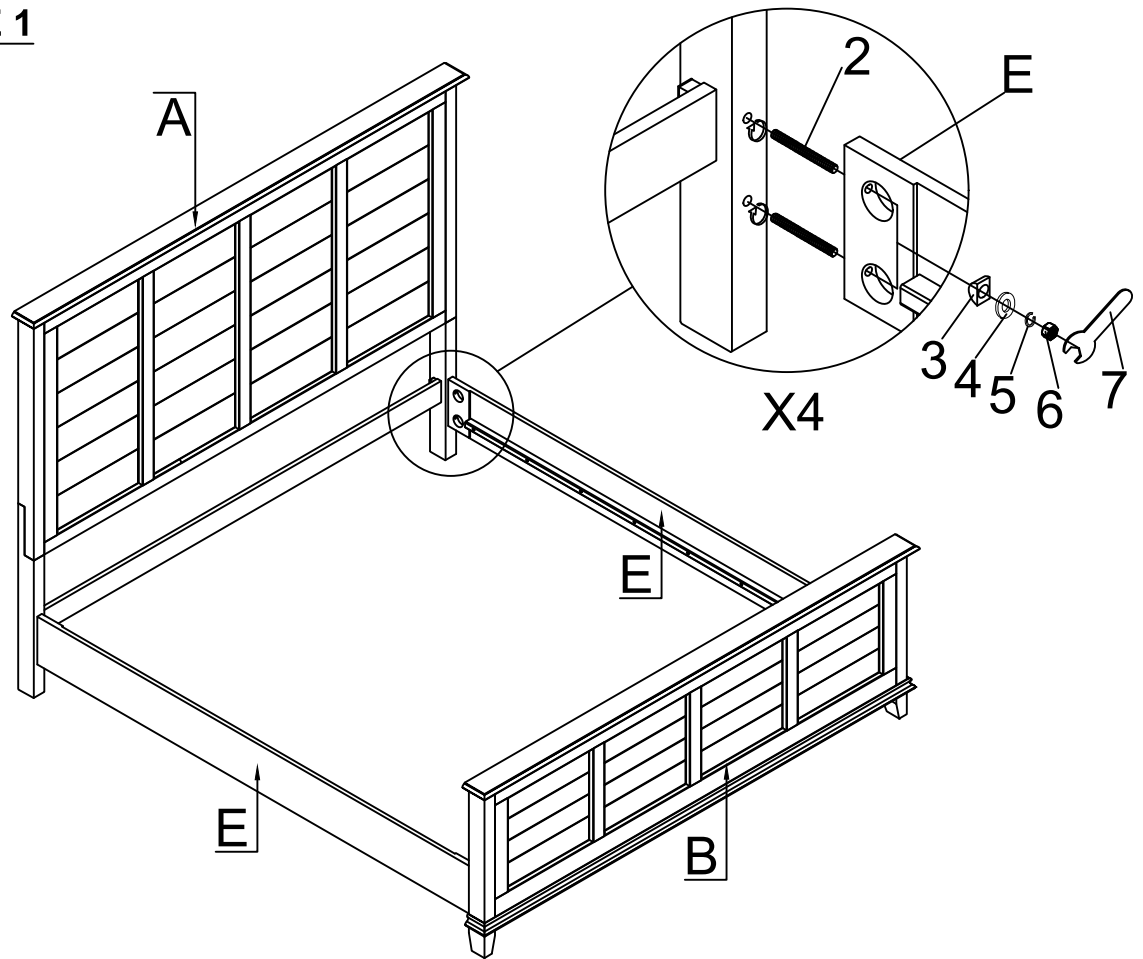

STEP 1 / ÉTAPE 1