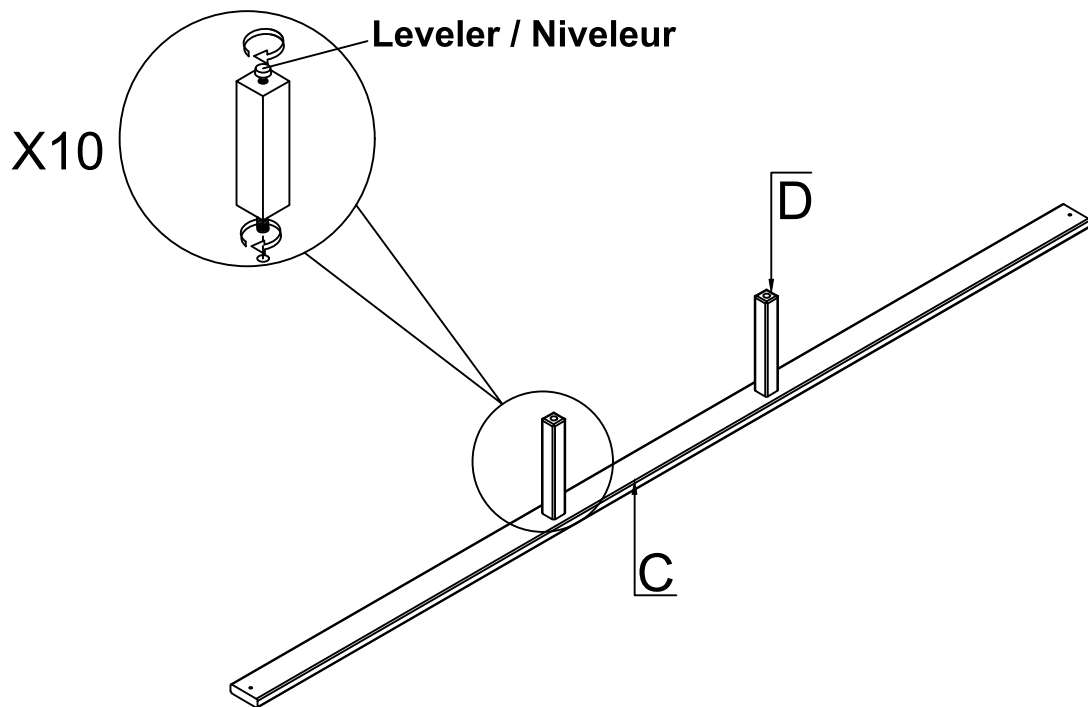

STEP 2 / ÉTAPE 2