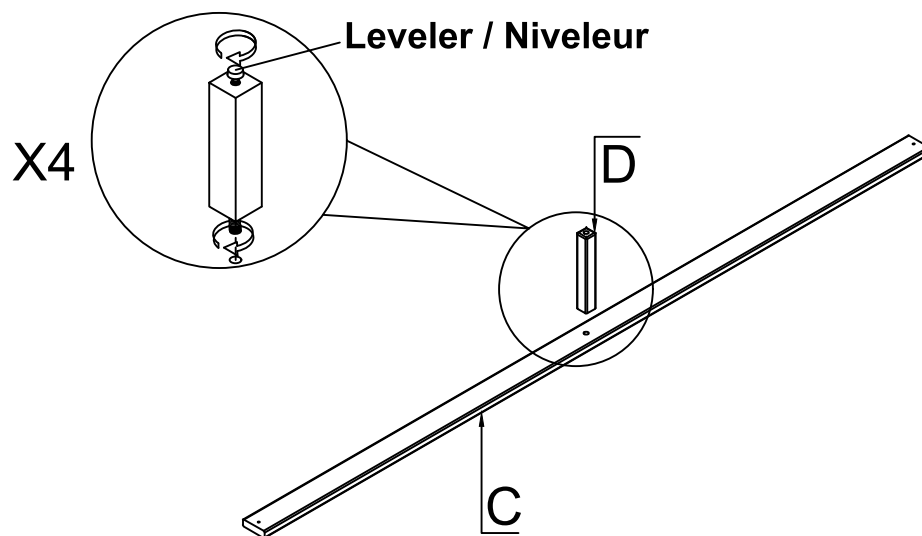

1449-3 PARTS LIST / LISTE DE PIÈCES			
NO.	SKETCH	DESCRIPTION	Q'Ty
E		QUEEN / EK SIDE RAILS/ LONGERON	2 PCS

HARDWARE LIST / LISTE DE QUINCAILLERIE			
NO.	SKETCH	DESCRIPTION	Q'Ty
1		Wood Crew / Vis Ø4 x 25mm	8 PCS

*ABOVE HARDWARE ARE PACKED IN #1449-2 FOR ASSEMBLY

** Screw driver (not provided)

STEP 1 / ÉTAPE 1

STEP 2 / ÉTAPE 2

STEP 3 / ÉTAPE 3

STEP 4 / ÉTAPE 4

COMPLETED/
COMPLETÉ