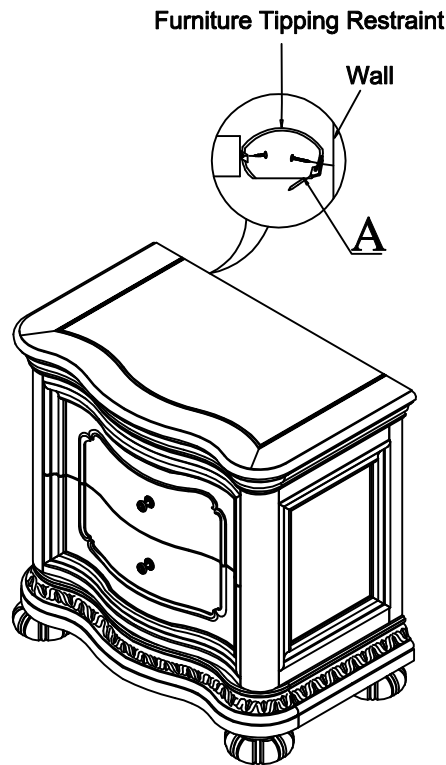

ITEM: 1407-4 NIGHT STAND

Thank you for purchasing this quality product. Be sure to check all packing material carefully for small parts which may have come loose inside the carton during shipment. Identify and count all parts and compare with the Parts List below.

A FURNITURE TIPPING RESTRAINT			
Strap	Brackets	Screw ($\phi 8 \times 1''$)	Screw ($\phi 8 \times 5/8''$)
1pc	2pcs	1pc	1pc

MADE IN VIETNAM