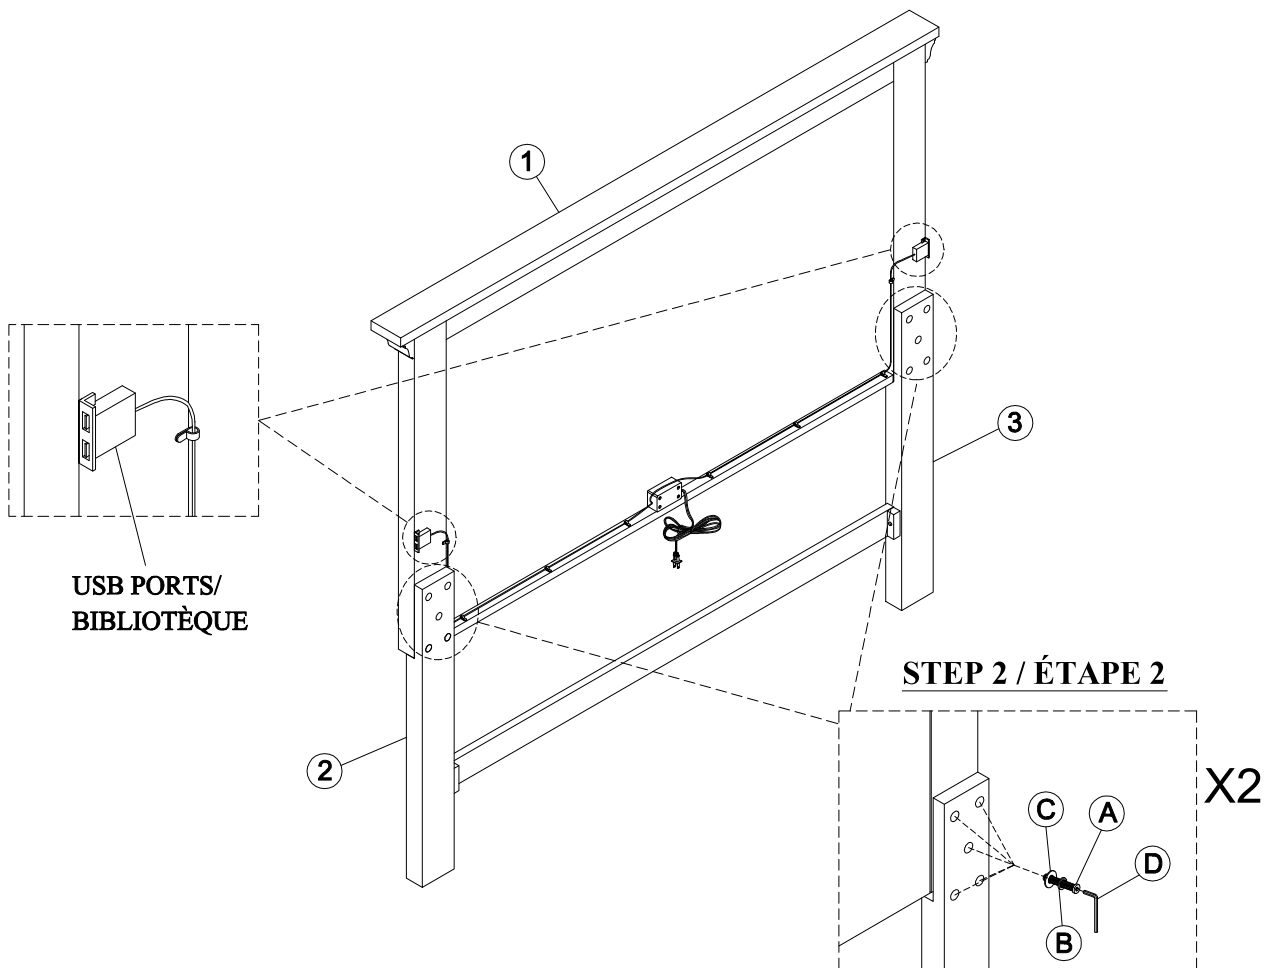

**COMPLETED HEADBOARD /
TÊTE DE LIT COMPLETEE**