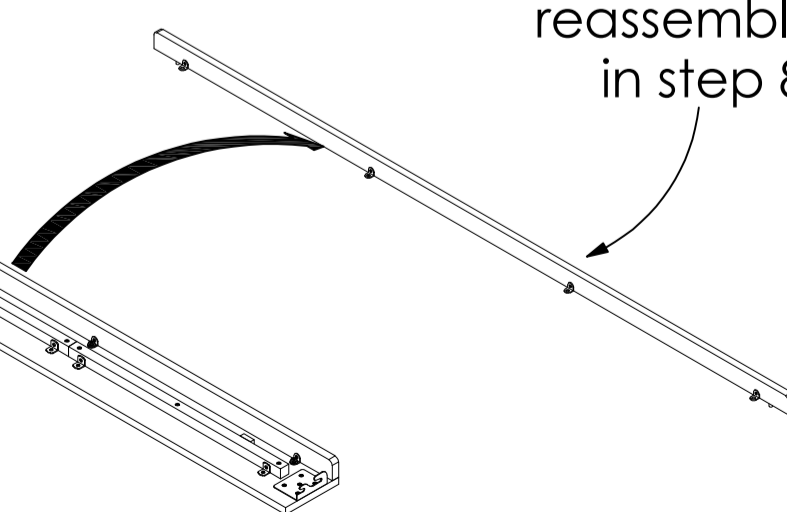

This part will be
reassembled
in step 8