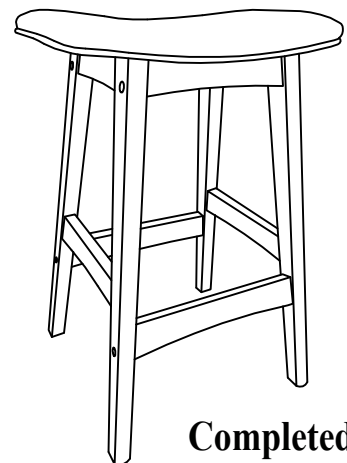

PART LIST FOR 1PC STOOL

NO	DESCRIPTION	QTY
1	SEAT	1 pc
2	LEG FRAME	2 pcs
3	STRETCHER	2 pcs

HARDWARE LIST FOR 1PC STOOL

NO	DESCRIPTION	QTY
A	SHORT ALLEN KEY M4	1pc
B	JCBC WOOD M7 x 50MM	8 pcs
C	LEG LEVELER	4 pcs

Step 1

Step 2

Step 3

Completed