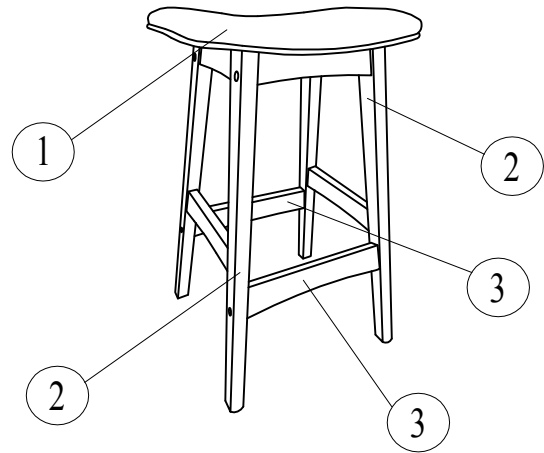

PART LIST FOR 1PC STOOL

NO	DESCRIPTION	QTY
1	SEAT	1 pc
2	LEG FRAME	2 pcs
3	STRETCHER	2 pcs

HARDWARE LIST FOR 1PC STOOL

NO	DESCRIPTION	QTY
A	SHORT ALLEN KEY M4 	1pc
B	JCBC WOOD M7 x 50MM 	8 pcs
C	LEG LEVELER 	4 pcs