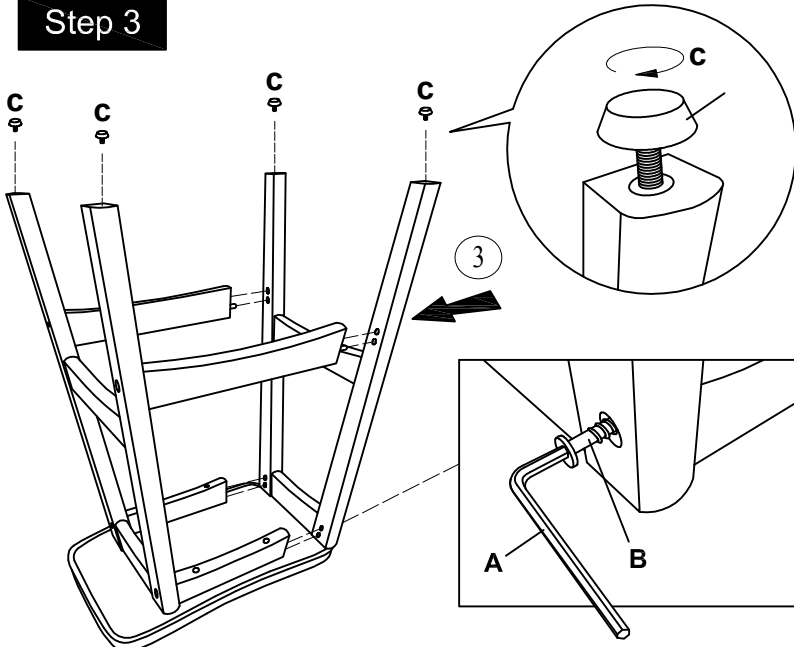

PART LIST FOR 1PC STOOL

NO	DESCRIPTION	QTY
1	SEAT	1 pc
2	LEG FRAME	2 pcs
3	STRETCHER	2 pcs

HARDWARE LIST FOR 1PC STOOL

NO	DESCRIPTION	QTY
A	SHORT ALLEN KEY M4	1pc
B	JCBC WOOD M7 x 50MM	8 pcs
C	LEG LEVELER	4 pcs

Step 1

Step 2

Step 3

Completed