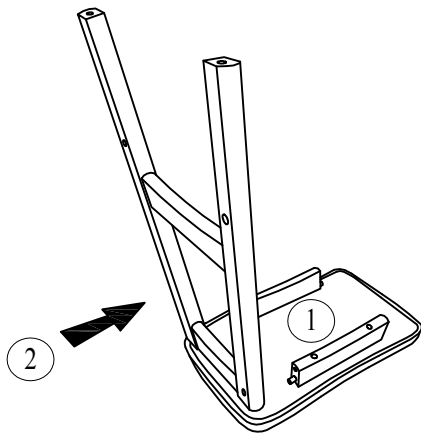

PART LIST FOR 1PC STOOL

NO	DESCRIPTION	QTY
1	SEAT	1 pc
2	LEG FRAME	2 pcs
3	STRETCHER	2 pcs

HARDWARE LIST FOR 1PC STOOL

NO	DESCRIPTION	QTY
A	SHORT ALLEN KEY M4 	1pc
B	JCBC WOOD M7 x 50MM 	8 pcs
C	LEG LEVELER 	4 pcs

Step 1

Step 2

Step 3

Completed