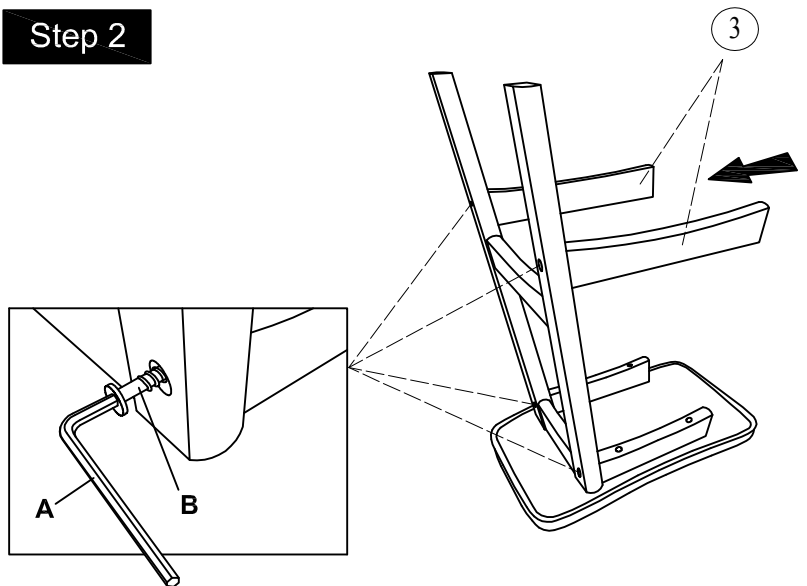

PART LIST FOR 1PC STOOL

NO	DESCRIPTION	QTY
1	SEAT	1 pc
2	LEG FRAME	2 pcs
3	STRETCHER	2 pcs

HARDWARE LIST FOR 1PC STOOL

NO	DESCRIPTION	QTY
A	SHORT ALLEN KEY M4 	1pc
B	JCBC WOOD M7 x 50MM 	8 pcs
C	LEG LEVELER 	4 pcs

Step 1

Step 2

Step 3

Completed