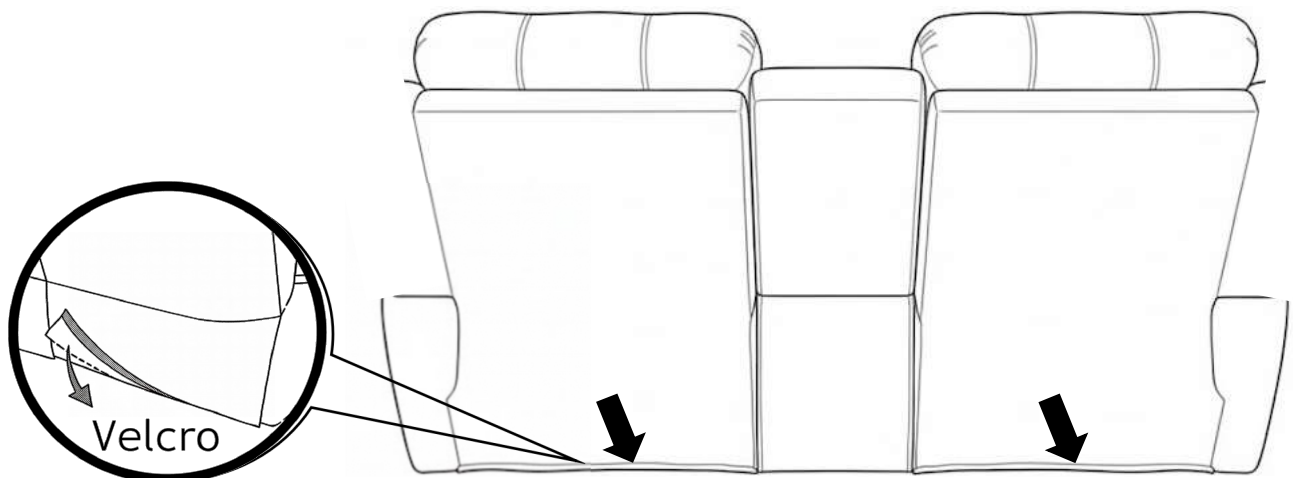

(STEP 5 / ÉTAPE 5)

Attach the back cover to the bottom of the seat with Velcro.

Fixez la housse arrière au bas du siège avec du Velcro.