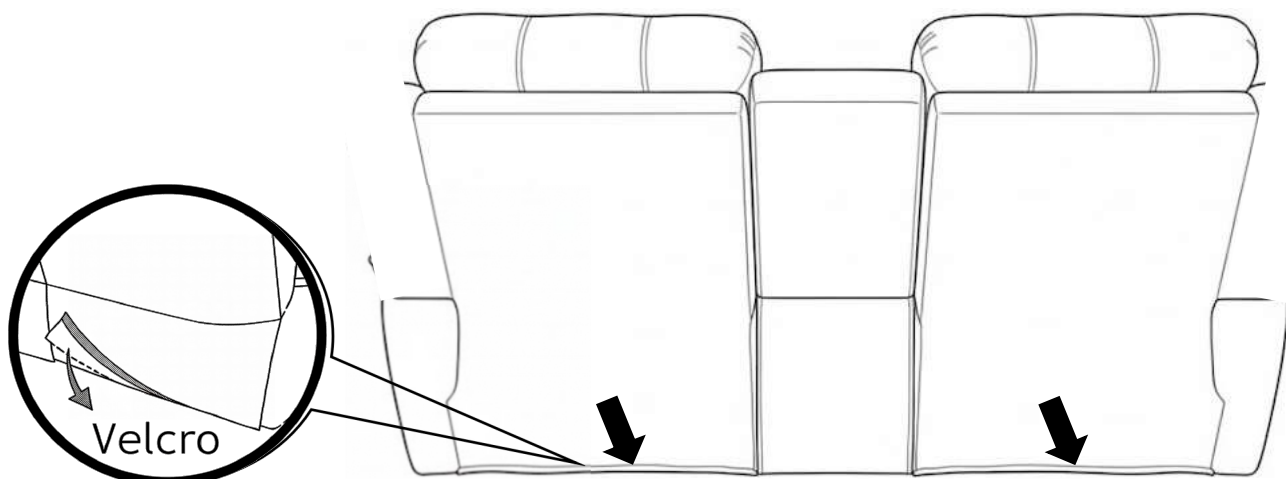

(STEP 5 / ÉTAPE 5)

Attach the back cover to the bottom of the seat with Velcro.

Fixez la housse arrière au bas du siège avec du Velcro.