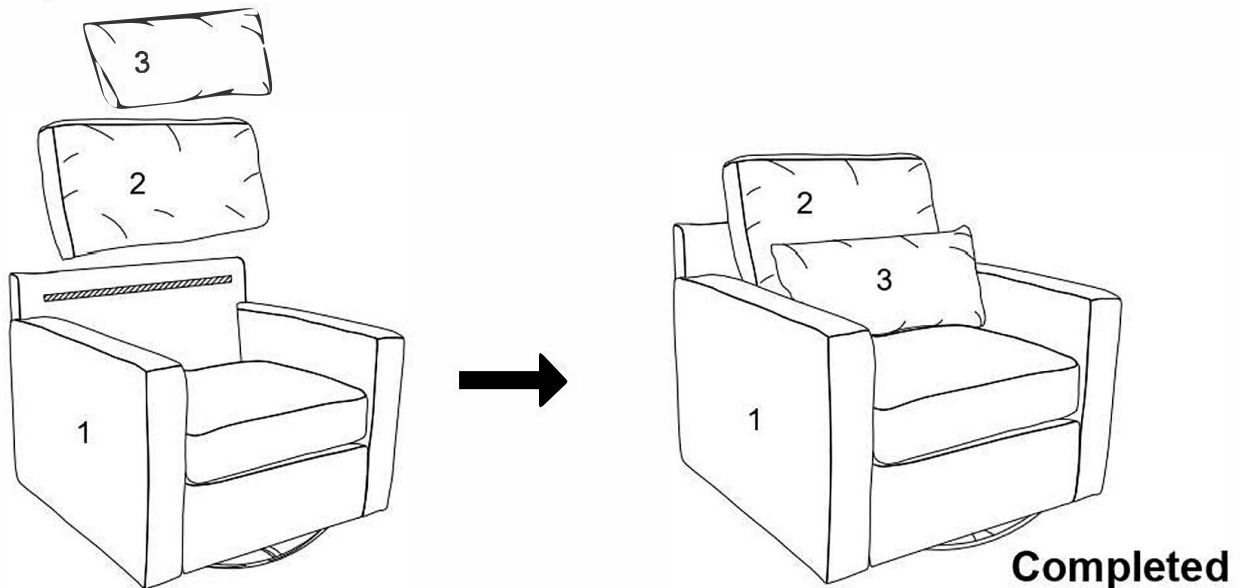

Step 2

Care Instruction for Boucle Furniture:

In order to maintain the original appearance of your Boucle furniture, please follow below simple care procedures:

- Avoid exposing furniture directly to sunlight or heating and air conditioning outlets. Sunlight and or exposure to heating and air conditioning outlets will fade/damage Boucle.
- Vacuum or wipe with a soft cloth to remove dust.
- Hardware may loosen over time. Periodically check to make sure all connection are tight. Re-tighten if necessary.

For item use on wooden floor, hard surfaces or carpets, it is recommended to install protective pads under all legs and supports to avoid/prevent from damages/scratches and discoloration.