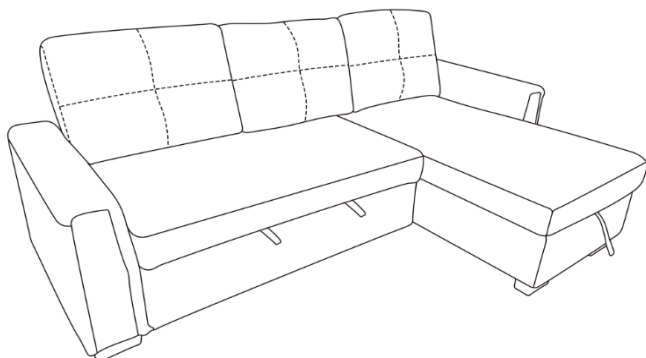

ASSEMBLY INSTRUCTION INSTRUCTIONS D'ASSEMBLAGE

ITEM NO : 9145PWT-2A Armless 2-Seater with Pull-Out Bed

9145PWT-A Arms

9145PWT-VC Armless Reversible Chaise with Hidden Storage

Thank you for purchasing the product. Please take time to read and follow the instruction below. Check that you have all parts and hardware before assembly. Parts apparently missing are often found in the packing materials. If you do not have all the parts listed, have your dealer contact us and they will be sent to you immediately.

9145PWT-2A PARTS LIST / LISTES DE PIÈCES

No	Drawing/ Dessin	Description	QTY/QTÉ
A		Armless 2-Seater with Pull Out Bed	1 pc
B		Back Cushion	2 pcs

9145PWT-A PARTS LIST / LISTES DE PIÈCES

No	Drawing/ Dessin	Description	QTY/QTÉ
C		Rest Arm (Upper Hook)	1 pc
D		Rest Arm (Lower Hook)	1 pc
E		I - Platics Leg	4 pcs