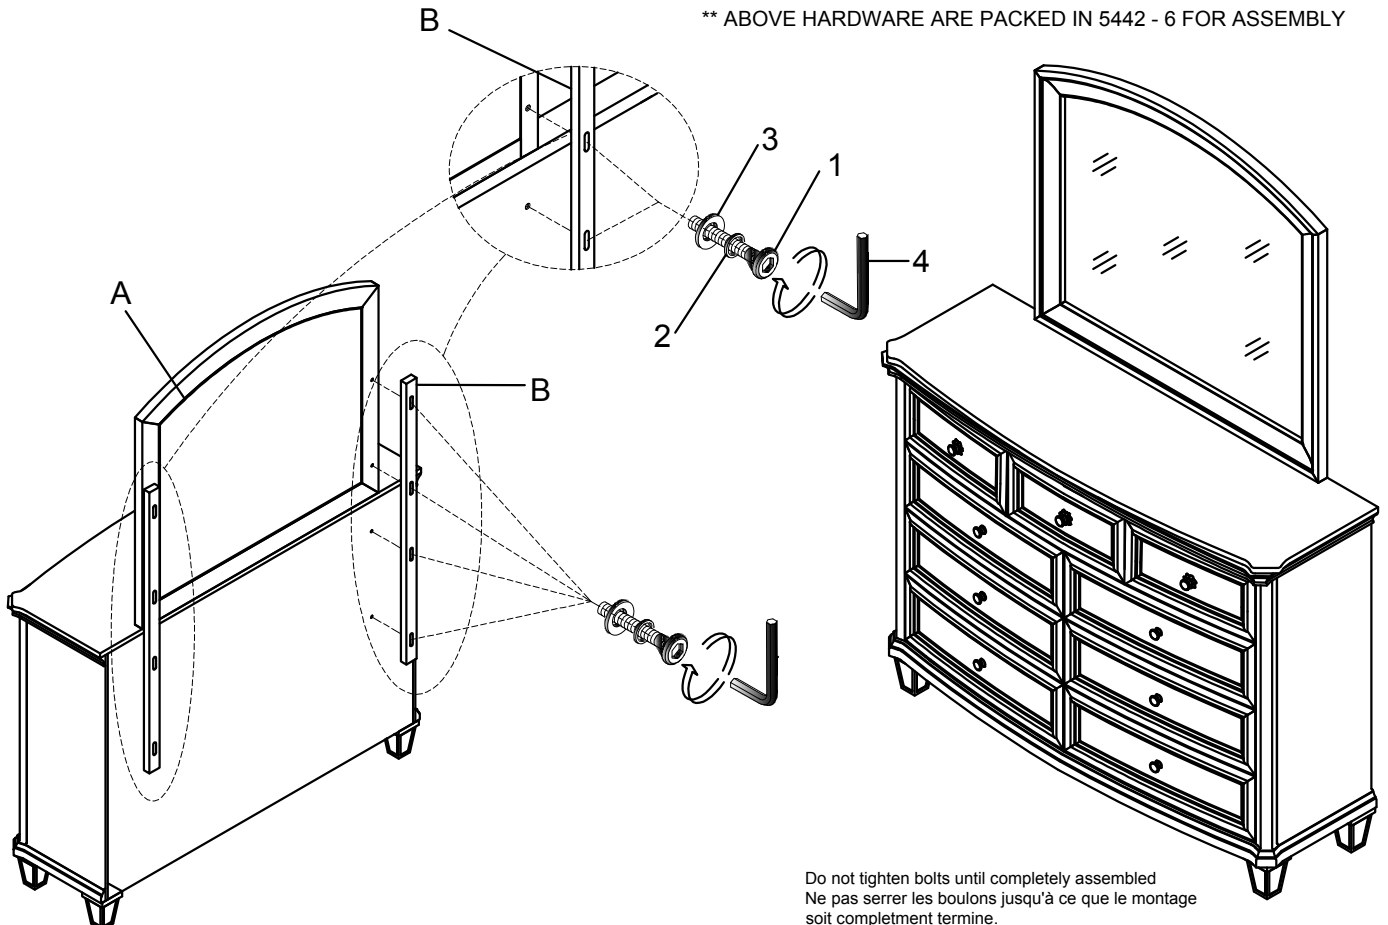

It is recommended to install protective pads under all legs and support to avoid damage or scratches when placing furniture on a wood floor or other hard surface, and to limit indentation and prevent discoloration if placing on carpet.

Merci d'avoir acheté ce produit. Veuillez lire et suivre les instructions ci - dessous. Vérifiez avant le montage que vous avez toutes les pièces et fixations. Les pièces qui semblent manquer se trouvent souvent dans les matériaux d'emballage. Si vous n'avez pas toutes les pièces de la liste, demandez à votre détaillant et nous les enverrons immédiatement.

Il est recommandé de placer des coussins protecteurs sous tous les pieds et toutes les bases des meubles pour éviter d'endommager ou d'égratigner les planchers en bois ou autres surface dures, et pour limiter l'empreinte et empêcher la décoloration quand les meubles reposent sur la moquette.

PARTS LIST / LISTE PIÈCES				HARDWARE LIST / LISTE DE QUINCAILLERIE				
No	Sketch	Description	Quantity	No	Description	Size	Sketch	Quantity
A		Mirror Miroir	1PC	1	Bolt / Boulon	1/4" - 20 x 1-1/2"		8PCS
B		Mirror support / Support de miroir	2PCS	2	Lockwasher / Rondelle d'arrêt	1/4" x 1/4" x 25/64" x 1/64"		8PCS
				3	Flat Washer Rondelle Plate	1/4" x 1/4" x 3/4" x 5/64"		8PCS
				4	Allen Key Clé Allen	1/8" x 2-1/4" x 15/16"		1PC

** ABOVE HARDWARE ARE PACKED IN 5442 - 6 FOR ASSEMBLY

Do not tighten bolts until completely assembled
Ne pas serrer les boulons jusqu'à ce que le montage soit complètement terminé.

ASSEMBLY COMPLETE / ASSEMBLAGE COMPLETÉ